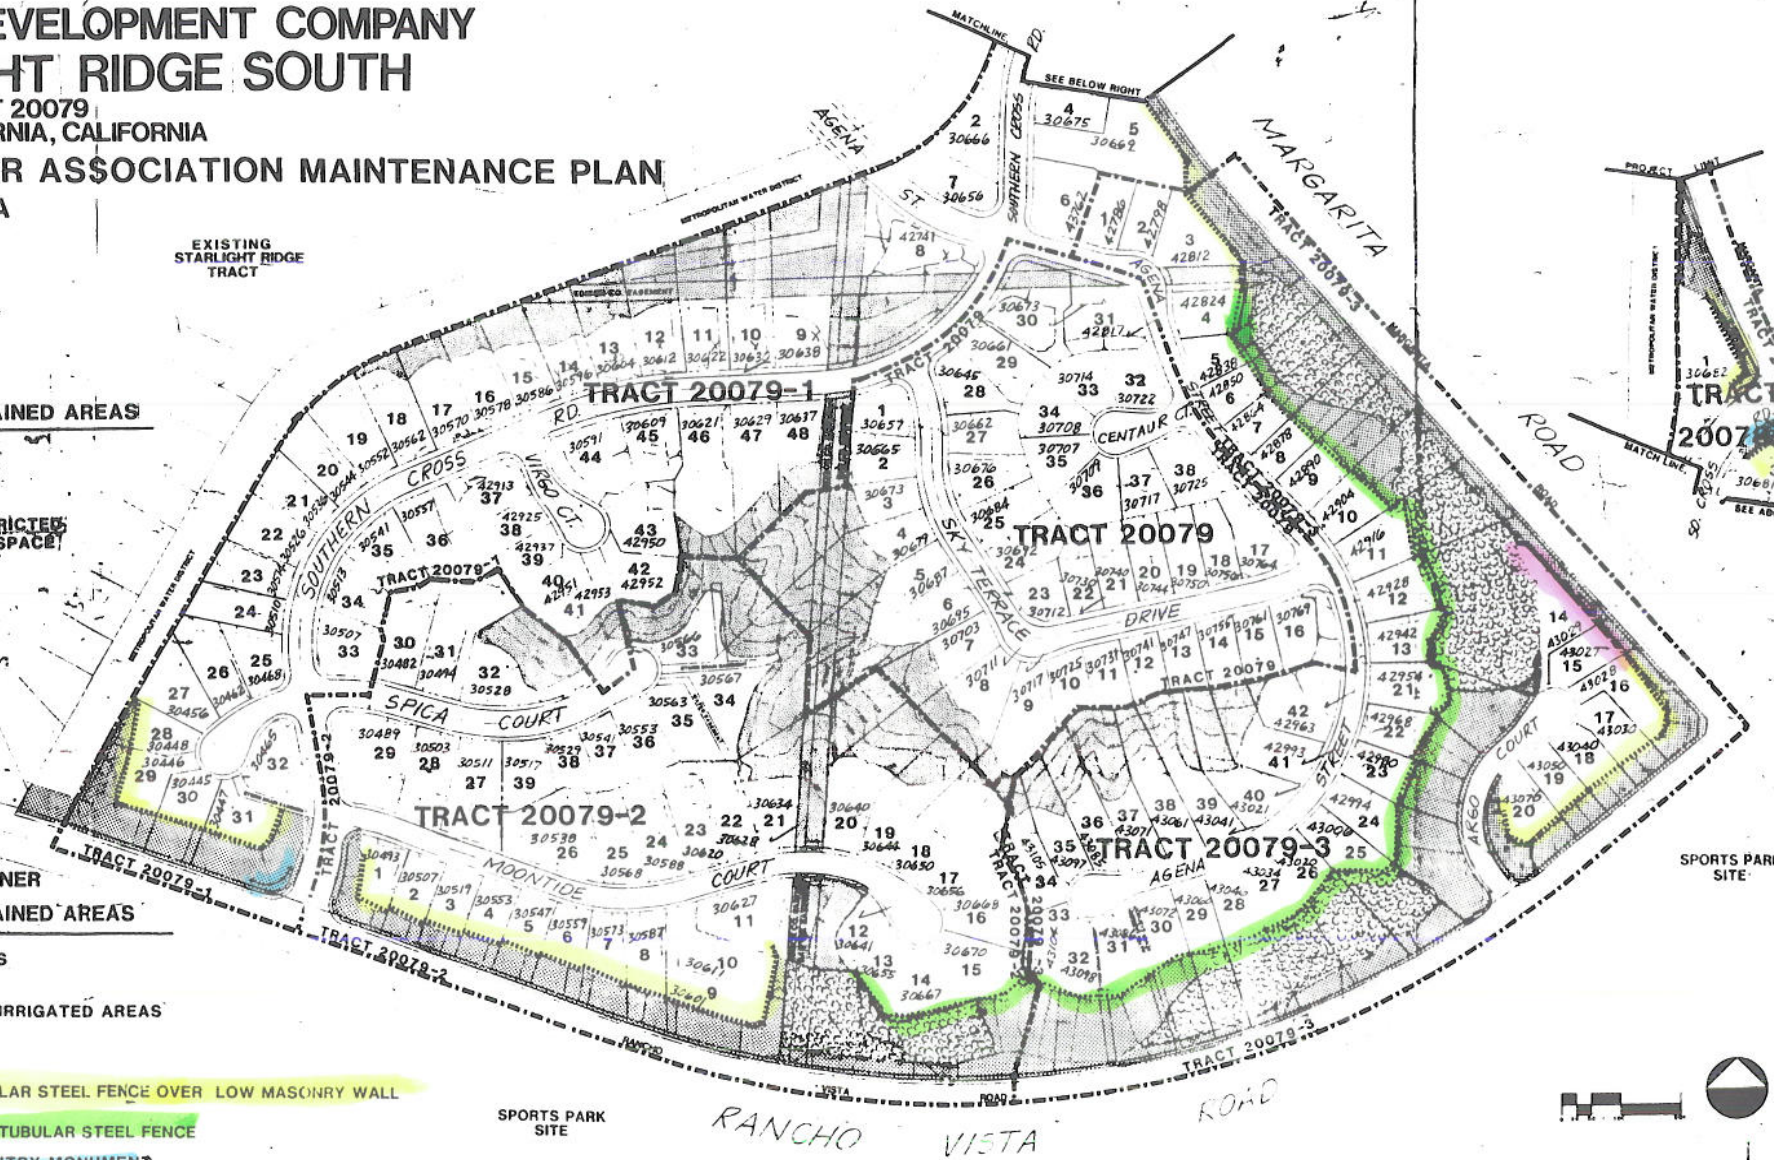

KAISER DEVELOPMENT COMPANY
STARLIGHT RIDGE SOUTH
 TENTATIVE TRACT 20079
 RANCHO CALIFORNIA, CALIFORNIA
HOMEOWNER ASSOCIATION MAINTENANCE PLAN
 DRE EXHIBIT -A

LEGEND OF PRIVATE HOMEOWNER MAINTAINED AREAS

-  PRIVATE SLOPE
-  PRIVATE RESTRICTED NATIVE OPEN SPACE
-  EXISTING ALTA VISTA TRACT

LEGEND OF HOMEOWNER ASSOCIATION MAINTAINED AREAS

-  NATIVE SLOPES
-  PLANTED AND IRRIGATED AREAS
-  MASONRY WALL
-  PILASTER/TUBULAR STEEL FENCE OVER LOW MASONRY WALL
-  PILASTER WITH TUBULAR STEEL FENCE
-  COMMUNITY ENTRY MONUMENT